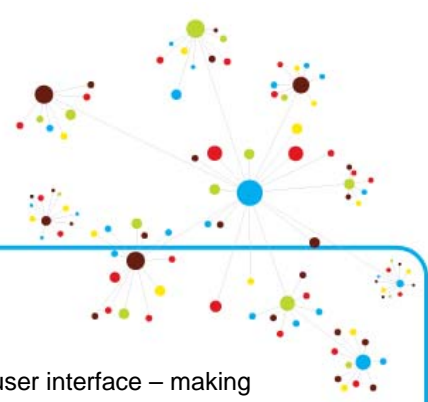

Rugged and Reliable Critical Lifelines

The Iridium 9555 is the ultimate in dependable mobile communications. It is a ruggedly built tool, not a toy. It won't play games, take pictures, or play MP3s. What it will do is work. Everywhere. Without exception. It is engineered to withstand the world's toughest environments, so the world's toughest customers can depend on it as a critical lifeline whenever and wherever need takes them.

Enhanced Features

In addition to all the features you and your customers have come to expect from our trusted satellite phones, the Iridium 9555 also incorporates innovations such as an integrated speakerphone, improved SMS and email messaging capabilities, and an upgraded Mini-USB data port. It continues the evolution of satellite phones, making communication more efficient and effective for end users.

Space for everyone

Intuitive Communications

The Iridium 9555 features a dramatically redesigned and amazingly intuitive user interface – making reliable communication more efficient than ever.

We make it so easy, your customers can start making calls right out of the box, skipping the traditional learning curve – and maybe even the need for a user manual.

Unparalleled Reach, Unrivalled Coverage

Iridium Satellite is the only mobile satellite service offering gap-free, pole-to-pole coverage over every square inch of the Earth's surface. Iridium's constellation of 66 low-earth orbiting, cross-linked satellites provides critical voice and data services for regions not served by other communication networks. Voice and data are routed among the satellites without touching the ground, creating a highly secure and reliable connection.