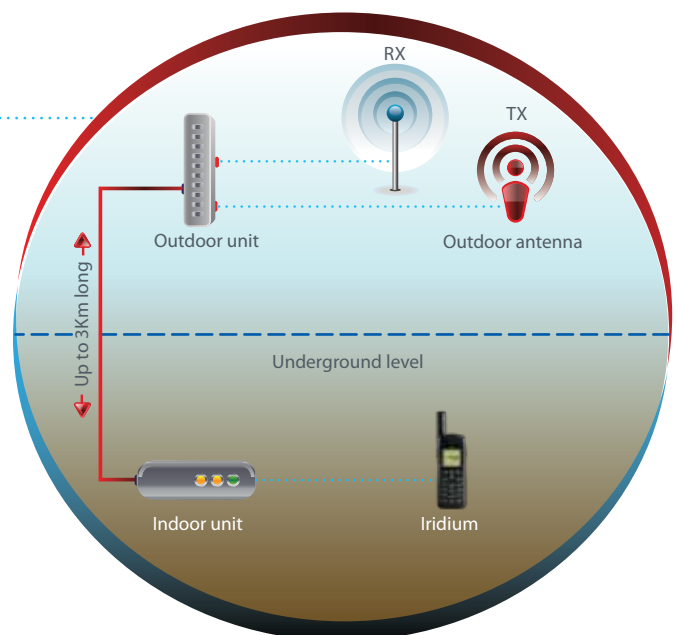

**SURICATE** is the revolutionary communication solution that provides people in underground and other closed facilities with the ability to communicate over standard satellite phones without having to leave their secure surroundings.

Iridium users can now enjoy the many benefits that optical fiber has to offer, such as improved signal quality, lightning protection, safety and ease of installation.

**SURICATE** provides coverage extension for most known satellite phones, such as Iridium satphones, using optical fiber that extend your signal up to 3km – even underground – without losing the signal quality!

## KEY FEATURES

- Complete solution for using Iridium devices without sky view
- The only Iridium-based communication solution that extends to 3km
- Simple installation