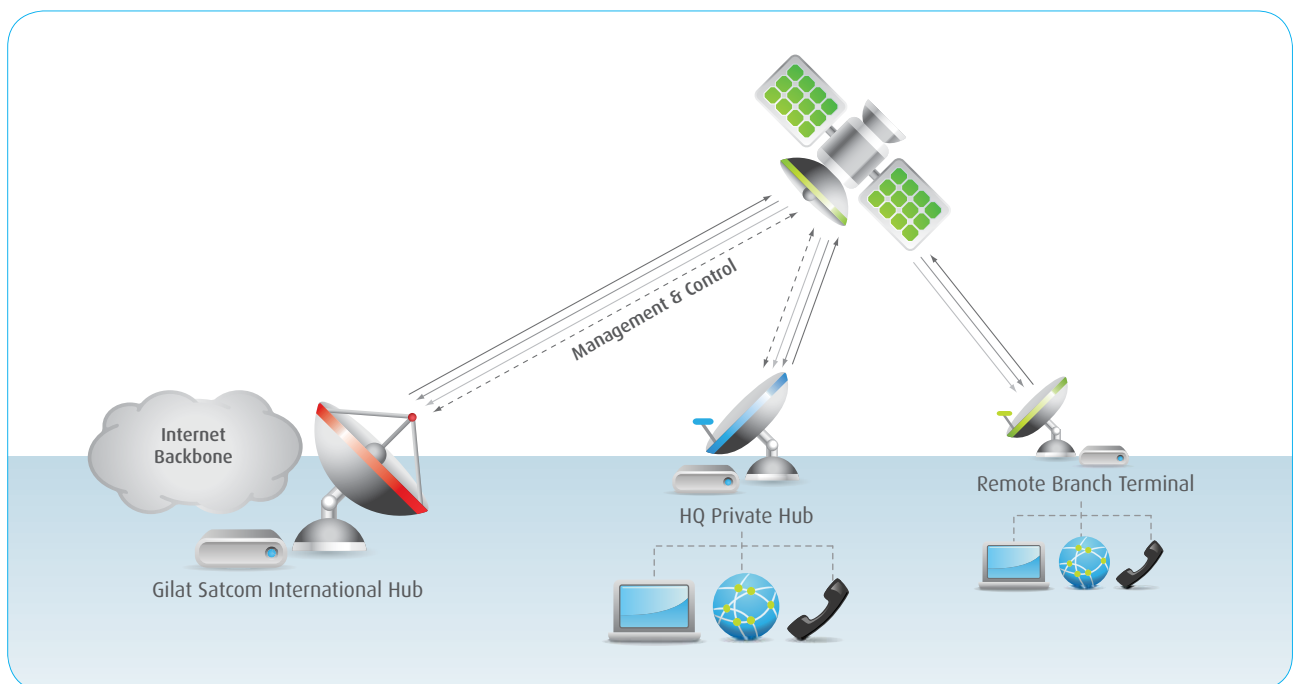

Gilat Satcom Private Network services are tailored to your needs with flexible constellation options including star, multi-star and full mesh. You may choose to tunnel unsecured public internet traffic directly to the internet backbone from the remote site, or to tunnel all traffic to the headquarters' location.

Gilat Satcom communication platforms provide a great user experience with low round-trip delay for all services including voice and data. With advanced Quality of Service (QoS) management, you can maximize your link utilizations without affecting performance. The latest DVB-S2 ACM and Adaptive Inbound channel technologies along with our comprehensive Service Level Agreement (SLA) ensure proper delivery of the most demanding applications.

Gilat Satcom professional team has the expertise and vast field experience required to take your project from concept to completion. We offer turn-key projects including design, planning, implementation, operation and on-going support. Equipped with the latest technologies, our Customer Services Center (CSC) operates 24x7x365 providing effective, and reliable support to our valued customers.

BENEFITS

- Tailored solutions according to your needs
- Reduced operational expenses (OPEX)
- Extensive satellite coverage in C-Band & Ku-Band
- Turn-key projects and managed services

Corporate HQ
21 Yegia Kapayim St., P.O.Box 7144
Petach-Tikva 49130, Israel
Tel: +972 3 925 5050, Fax: +972 3 921 7938

Gilat Satcom Nigeria Ltd.
Lagos Headquarters
Tel: +234 1 2719123
Tel: +234 1 2719124

info@gilat.net | www.gilat.net