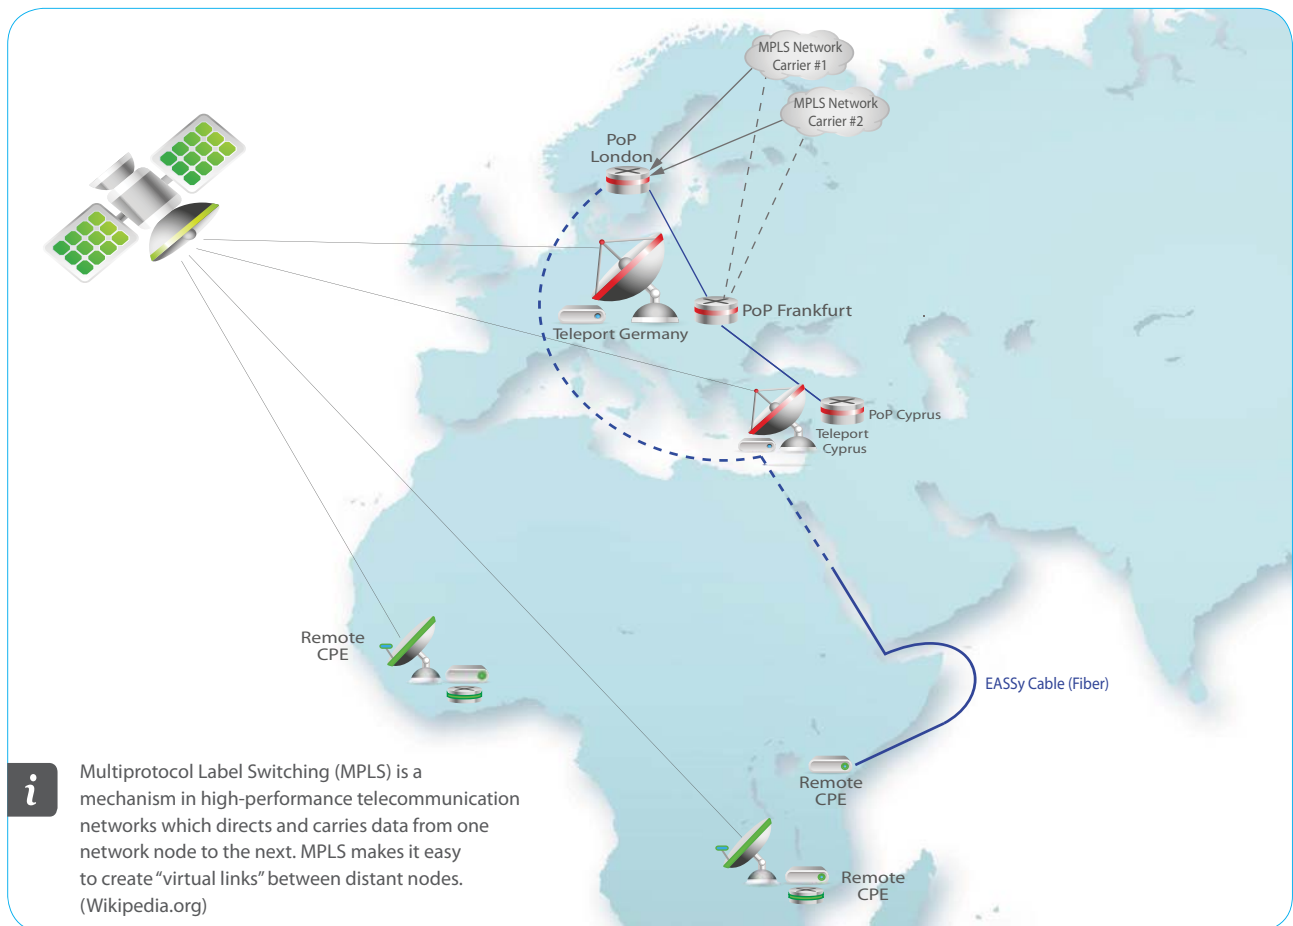

Gilat Satcom MPLS solutions support multiple-service classes to ensure the delivery of time-sensitive applications such as voice and video. In addition, MPLS based routing is executed faster, reducing the round trip delays. Our satellite-based MPLS solutions enable remote locations to connect directly into the secured network without the need for a terrestrial infrastructure. Our network provides multiple MPLS points-of-presence (POPs), which enable flexible and redundant entry points to the service, thus reducing the total cost of your solution.

Gilat Satcom MPLS solutions can be used to link remote branches as part of an existing network. The solution can be used as a primary connection or back-up to an existing terrestrial MPLS connection. The service level agreements (SLA), which we provide as part of our MPLS services, ensure high-network availability, as well as the required QoS.

BENEFITS

- MPLS across the entire network
- High-availability and QoS to all locations
- SLA ensuring high performance
- Multiple POPs and redundancy
- Tiered service-classes supporting multiple levels
- Global satellite platform lay-out
- 24x7 NOC services and support
- Fully managed services

Corporate HQ
21 Yegia Kapayim St., P.O.Box 7144
Petach-Tikva 49130, Israel
Tel: +972 3 925 5050, Fax: +972 3 921 7938

Gilat Satcom Nigeria Ltd.
Lagos Headquarters
Tel: +234 1 2719123
Tel: +234 1 2719124

info@gilat.net | www.gilat.net