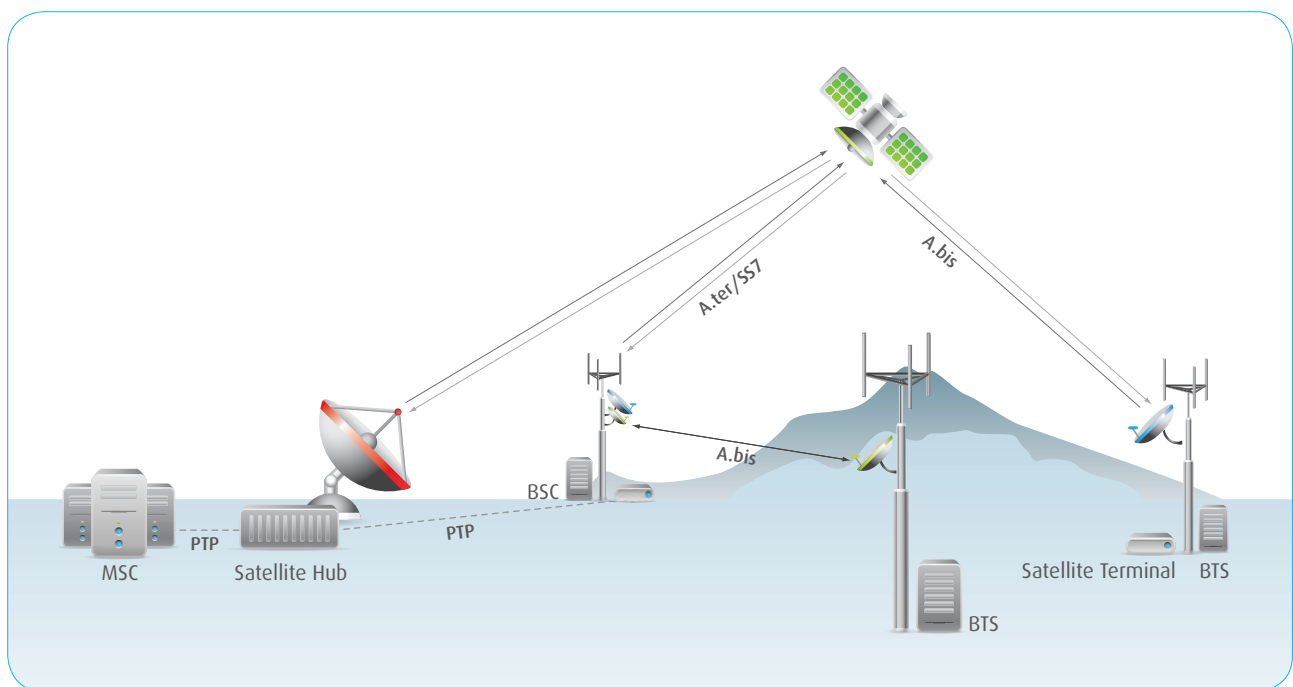

Gilat Satcom offers cellular backhaul solutions via satellite enabling operators to expand their networks quickly and cost effectively. By leveraging satellite networks, mobile operators can reach any remote location, bridge over network gaps while avoiding costly terrestrial deployments.

Gilat Satcom's satellite based communication platform is vendor agnostic, which enables seamless integration with the mobile operator's core network. This infrastructure is also future proof ensuring smooth transitions to new cellular technologies such as 3G and beyond.

The solution is based on a single Hub, which is connected to a Mobile Switching Center (MSC/BSC). The MSC/BSC connects multiple BTS stations. As the subscriber numbers grow, the network capacity can quickly expand with this scalable architecture that supports many concurrent cells and bandwidth allocation on demand.

With Gilat Satcom cellular backhaul solution, Greenfield operators can enter the market quickly with a CAPEX free offering and turnkey projects without the need for additional investment. Our outsourcing services enable existing operators to focus on their core business.

BENEFITS

- Highly scalable and able to support many concurrent cells
- CAPEX free and pay as you grow models
- Fast initial deployment and expansion
- Turnkey solutions
- Technology agnostic supporting BTS vendor
- Central monitoring and management

Corporate HQ
21 Yegia Kapayim St., P.O.Box 7144
Petach-Tikva 49130, Israel
Tel: +972 3 925 5050, Fax: +972 3 921 7938

Gilat Satcom Nigeria Ltd.
Lagos Headquarters
Tel: +234 1 2719123
Tel: +234 1 2719124

info@gilat.net | www.gilat.net