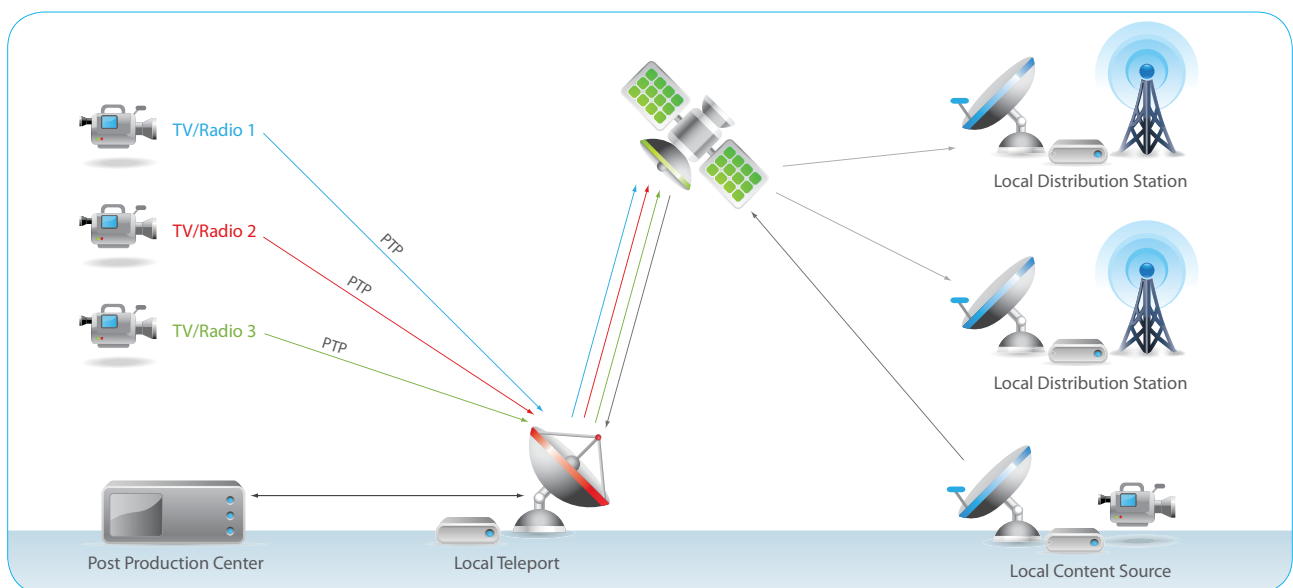

SERVICES

- Signal distribution
- Content contribution
- On demand satellite bandwidth

Gilat Satcom broadcast services enable broadcasters to easily distribute their content locally to multiple network distribution centers. For content providers, Gilat Satcom provides content contribution services. The satellite based platform, is easily connected to any location, bringing local content to international audiences. The high availability solution is monitored 24x7 with playout services available on request.

Many broadcast applications, such as digital satellite news gathering (DSNG), require bandwidth for occasional use. For this purpose, Gilat Satcom offers cost effective on-demand services that suit your actual bandwidth utilization. Gilat Satcom provides turn-key projects for broadcasters that require communication and connectivity solutions. Our solutions include systems, equipment and the required professional services to ensure that your content is delivered effectively and reliably.

BENEFITS

- Cost effective solutions
- Turnkey solutions
- On-demand bandwidth allocation
- Point-to-multipoint, high capacity communication platform
- Reliable national coverage
- CAPEX free expansion model

Corporate HQ
21 Yegia Kapayim St., P.O.Box 7144
Petach-Tikva 49130, Israel
Tel: +972 3 925 5050, Fax: +972 3 921 7938

Gilat Satcom Nigeria Ltd.
Lagos Headquarters
Tel: +234 1 2719123
Tel: +234 1 2719124

info@gilat.net | www.gilat.net