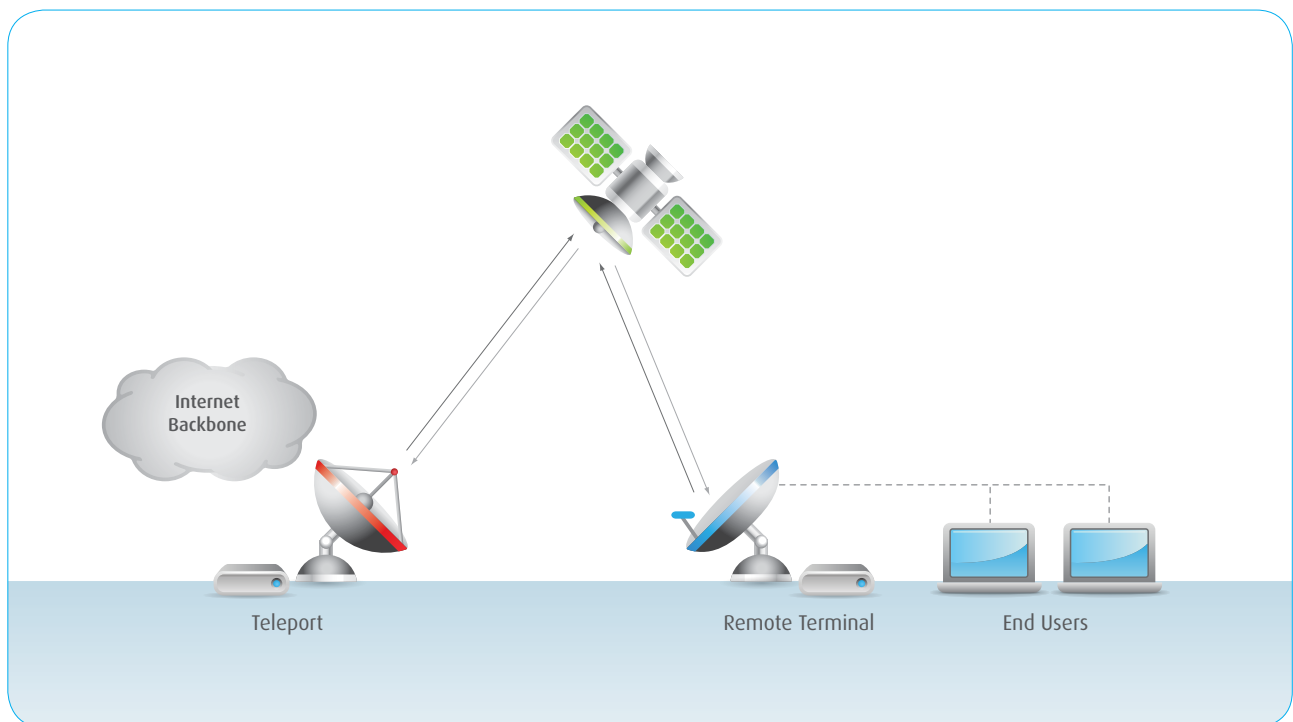

Overview

Internet connectivity is the cornerstone of doing business today. However, the network infrastructure does not always reach all your remote locations or guarantee high-availability and service continuity required to run a successful business.

At Gilat Satcom, we are committed to delivering the highest caliber service to our customers. Our experienced team of technical experts offer around-the-clock proactive support ensuring fast resolution of problems and delivering business continuity.

With an extensive network spanning over 10 satellites and 2 teleports across three continents, Gilat Satcom offers a reliable, high-capacity platform worldwide. Our satellite communication platform leverages segments from the leading satellite operators: Intelsat, Hellas Sat, Telesat, ABS and SES-Newskies.

BENEFITS

- Premium C-band and KU-band coverage
- High capacity links
- Dedicated bandwidth allocation and cost effective, high-contention offering
- Reliable alternative to terrestrial networks
- Global satellite platform lay-out
- Cost-effective, easy to scale & deploy
- Multiple platforms, such as iDirect, GSN etc
- 24x7 NOC services and support